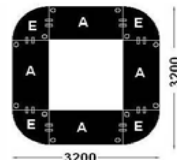

COMPOSITIONS

Product: Yago Sistem

Diseño : O.T.S.

3 Tops A
6 Legs
8 Linking legces

4 Tops A
8 Legs
12 Linking legces

2 tops D
2 tops F
6 legs
12 linking legces

2 tops C
2 tops A
8 legs
12 linking legces

2 tops D
3 tops A
10 legs
16 linking legces

6 tops C
2 tops B
16 legs
16 linking legces

2 Tops C
2 Tops F
8 Legs
12 Linking legces

2 Tops C
1 Tops A
8 Legs
8 Linking legces

2 tops C
2 tops A
8 legs
12 linking legces

2 tops D
1 top A
6 legs
8 linking legces

3 tops C
6 legs
6 linking legces

6 tops C
12 legs
12 linking legces

2 Tops E
4 Tops A
14 Legs
12 Linking legces

4 Tops E
4 Tops A
12 Legs
16 Linking legces

4 tops E
6 tops A
16 legs
20 linking legces

4 tops E
6 tops F
16 legs
20 linking legces