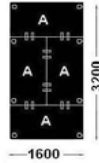

COMPOSITIONS

Product: Yago Sistem

Diseño : O.T.S.

3 Tops A
6 Legs
8 Linking legces

4 Tops A
8 Legs
12 Linking legces

2 tops D
2 tops F
6 legs
12 linking legces

2 tops C
2 tops A
8 legs
12 linking legces

2 tops D
3 tops A
10 legs
16 linking legces

6 tops C
2 tops B
16 legs
16 linking legces

2 Tops C
2 Tops F
8 Legs
12 Linking legces

2 Tops C
1 Tops A
8 Legs
8 Linking legces

2 tops C
2 tops A
8 legs
12 linking legces

2 tops D
1 top A
6 legs
8 linking legces

3 tops C
6 legs
6 linking legces

6 tops C
12 legs
12 linking legces

2 Tops E
4 Tops A
14 Legs
12 Linking legces

4 Tops E
4 Tops A
12 Legs
16 Linking legces

4 tops E
6 tops A
16 legs
20 linking legces

4 tops E
6 tops F
16 legs
20 linking legces