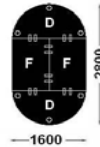

COMPOSITIONS

Product: Yago Sistem

Diseño : O.T.S.

3 Tops A
6 Legs
8 Linking legces

4 Tops A
8 Legs
12 Linking legces

2 tops D
2 tops F
6 legs
12 linking legces

2 tops C
2 tops A
8 legs
12 linking legces

2 tops D
3 tops A
10 legs
16 linking legces

6 tops C
2 tops B
16 legs
16 linking legces

2 Tops C
2 Tops F
8 Legs
12 Linking legces

2 Tops C
1 Tops A
8 Legs
8 Linking legces

2 tops C
2 tops A
8 legs
12 linking legces

2 tops D
1 top A
6 legs
8 linking legces