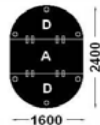

COMPOSITIONS

Product: Yago Sistem

Diseño : O.T.S.

3 Tops A
6 Legs
8 Linking legces

4 Tops A
8 Legs
12 Linking legces

2 tops D
2 tops F
6 legs
12 linking legces

2 tops C
2 tops A
8 legs
12 linking legces

2 tops D
3 tops A
10 legs
16 linking legces

6 tops C
2 tops B
16 legs
16 linking legces

2 Tops C
2 Tops F
8 Legs
12 Linking legces

2 Tops C
1 Tops A
8 Legs
8 Linking legces

2 tops C
2 tops A
8 legs
12 linking legces

2 tops D
1 top A
6 legs
8 linking legces

3 tops C
6 legs
6 linking legces

6 tops C
12 legs
12 linking legces

2 Tops E
4 Tops A
14 Legs
12 Linking legces

4 Tops E
4 Tops A
12 Legs
16 Linking legces

4 tops E
6 tops A
16 legs
20 linking legces

4 tops E
6 tops F
16 legs
20 linking legces