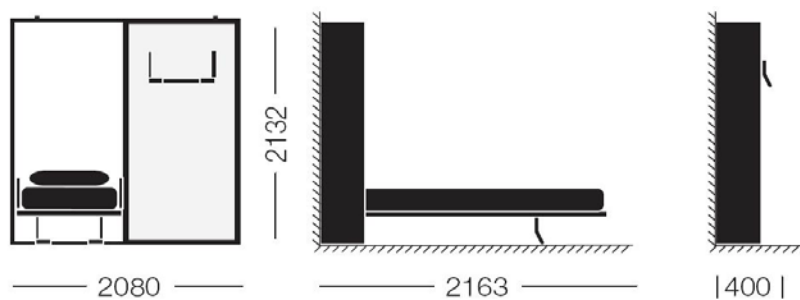


TECHNICAL DATA

Product: LA LITERAL Twin beds**Design : Lievore Altherr Molina****Technical data:**

Chipboard 12mm with melamine in white, cream, beech and oak colours.

Framework in melamine cream or white

Should not be mounted on Pladur or similar

CIDEMCO Certificate for public uses. Standard UNE 1129 Y 747.

Weight : 246 Kg.