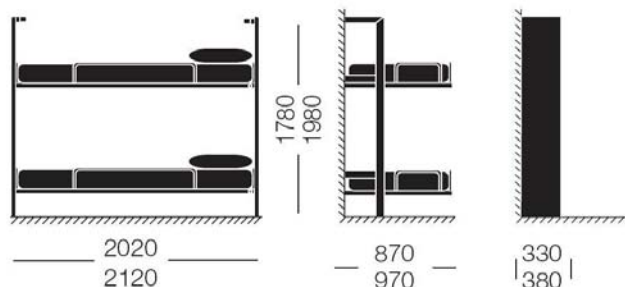

TECHNICAL DATA

Product: LA LITERAL Bunkbed

Design: Lievore Altherr Molina

Technical data:

Metal frame made of profiles for wall fixing, semi-oval section 60x40x2mm.

Bed frame of rectangular section 50x35x2mm

Individual ladder (included on price).

Finishings: grey silver or white epoxy coating.

Front/mattres support in Bunkbed, Studio and single bed, chipboard 19mm with simulated beech melamine, white, pumpkin or red colours.

Weight 190 : 106 / 115 Kg.

Weight 200 : 110 / 120 Kg.