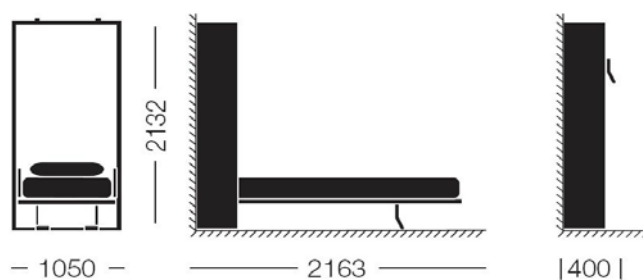


TECHNICAL DATA

Product: LA LITERAL single folding bed**Design: Lievore Altherr Molina****Technical data:**

Chipboard 12mm with melamine in white, cream, beech and oak colours.

Framework in melamine cream or white

Should not be mounted on Pladur or similar

CIDEMCO Certificate for public uses. Standard UNE 1129 Y 747.

Weight : 137 Kg.