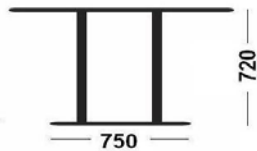


TECHNICAL DATA

Product: Planc Table**Design : Lievore Altherr Molina****Technical data:****Frame**

Base of sheet 47x47x6mm. Column diam. 45x2mm

Finishing in shot blasted base and chromed for indoors, grey anthracite epoxy coating with cataphoresis treatment for outdoor use.

**Square tops:**

Tempered glass top 10mm thick, opaque, vitrified 70x70cm.

70 x 70 cm.

Synthetic material COMPACT 12mm, anthracite colour, suitable for outdoor use

70 x 70 cm.

80 x 80 cm.

**Rectangular tops:**

Synthetic material COMPACT 12mm, anthracite colour, suitable for outdoor use

120x80 cm.

140x80cm.

Base of sheet 47x75x6mm. Column diam. 45x2mm

**Round tops:**

Synthetic material COMPACT 12mm, anthracite colour, suitable for outdoor use

Ø 60 cm. (height 110 cm)

Ø 70 cm.

Ø 80 cm.

Base of sheet 47x6mm. Column diam. 45x2mm