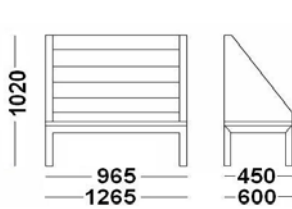

TECHNICAL DATA

Product : Displays Jakin

D

Technical data :

Wall display :

Steel sheet 1,5mm thick Epoxi painted.

Displays with legs :

Uprights and base of veneered and lacquered wood 31mm thick.
Rear panels and fronts in veneered or lacquered wood 20mm thick.
Steel sheet shelves, 1,5mm thick epoxy painted finishing.
Frame: metal steel tube, epoxy painted.

CD's Display
Width 90 - Depth 45 : 180 CD
Width 90 - Depth 60 : 240 CD
Width 120 - Depth 45 : 240 CD
Width 120 - Depth 60 : 320 CD

DVD's Display
Width 90 - Depth 60 : 180 DVD
Width 120 - Depth 60 : 270 DVD

Magazine Display
Width 90 - Depth 45
Width 120 - Depth 45