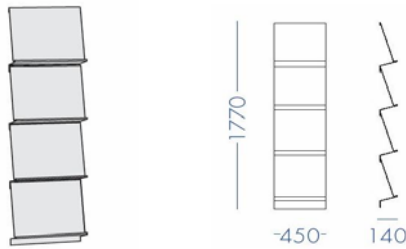

TECHNICAL DATA

Product : Displays Jakin

D

Technical data :

Wall display :

Steel sheet 1,5mm thick Epoxi painted.

Displays with legs :

Uprights and base of veneered and lacquered wood 31mm thick.
Rear panels and fronts in veneered or lacquered wood 20mm thick.
Steel sheet shelves, 1,5mm thick epoxy painted finishing.
Frame: metal steel tube, epoxy painted.

CD's Display
Width 90 - Depth 45 : 180 CD
Width 90 - Depth 60 : 240 CD
Width 120 - Depth 45 : 240 CD
Width 120 - Depth 60 : 320 CD

DVD's Display
Width 90 - Depth 60 : 180 DVD
Width 120 - Depth 60 : 270 DVD

Magazine Display
Width 90 - Depth 45
Width 120 - Depth 45