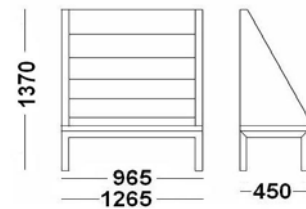

TECHNICAL DATA

Product : Displays Jakin

D

Technical data :

Wall display :

Steel sheet 1,5mm thick Epoxi painted.

Displays with legs :

Uprights and base of veneered and lacquered wood 31mm thick.
Rear panels and fronts in veneered or lacquered wood 20mm thick.
Steel sheet shelves, 1,5mm thick epoxy painted finishing.
Frame: metal steel tube, epoxy painted.

CD's Display
Width 90 - Depth 45 : 180 CD
Width 90 - Depth 60 : 240 CD
Width 120 - Depth 45 : 240 CD
Width 120 - Depth 60 : 320 CD

DVD's Display
Width 90 - Depth 60 : 180 DVD
Width 120 - Depth 60 : 270 DVD

Magazine Display
Width 90 - Depth 45
Width 120 - Depth 45