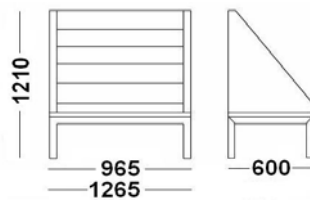

TECHNICAL DATA

Product : Displays Jakin

D

Technical data :

Wall display :

Steel sheet 1,5mm thick Epoxi painted.

Displays with legs :

Uprights and base of veneered and lacquered wood 31mm thick.
Rear panels and fronts in veneered or lacquered wood 20mm thick.
Steel sheet shelves, 1,5mm thick epoxy painted finishing.
Frame: metal steel tube, epoxy painted.

CD's Display
Width 90 - Depth 45 : 180 CD
Width 90 - Depth 60 : 240 CD
Width 120 - Depth 45 : 240 CD
Width 120 - Depth 60 : 320 CD

DVD's Display
Width 90 - Depth 60 : 180 DVD
Width 120 - Depth 60 : 270 DVD

Magazine Display
Width 90 - Depth 45
Width 120 - Depth 45