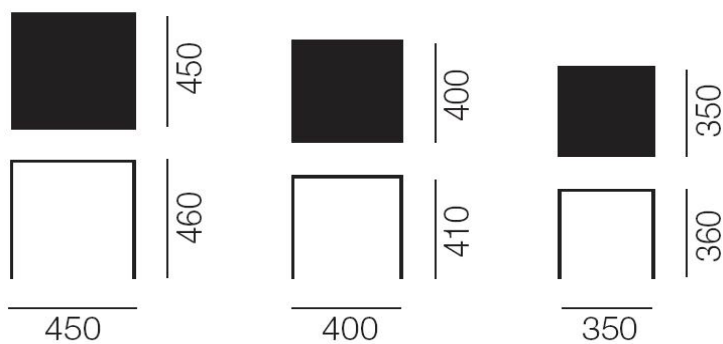

TECHNICAL DATA

Product: OPEN I, J and Q, low tables**Design : O.T.S.****Technical data:**

Frame in square iron bar 10x10mm
Epoxy coating silver colour.

Top in chipboard 16mm in natural or stained beech veneer.
Lacquering is available

Open I 40 x 40 x 40 cm
Open J 35 x 35 x 35 cm
Open Q 45 x 45 x 45 cm