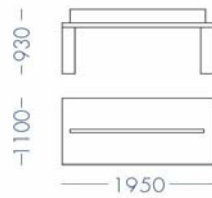


TECHNICAL DATA

Product : Studio Table Jakin

Design : Abad diseño

Technical data :

Top: chipboard veneered or lacquered 31mm thick
Reinforced steel beam embedded in the wood.

Legs: solid wood veneered or lacquered 50x100mm

Divider: chipboard veneered or lacquered 20mm thick

Top : 130x110 cm
Top : 195x110 cm
Top : 260x110 cm