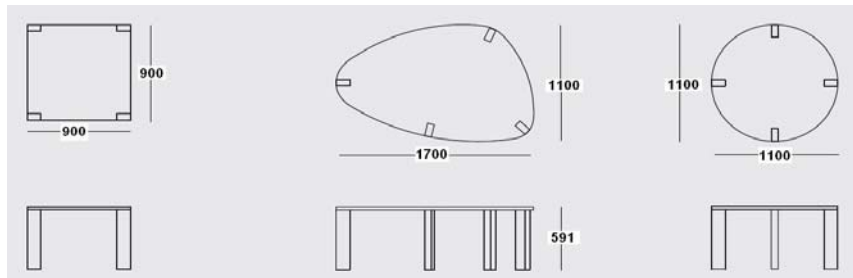

TECHNICAL DATA

Product : Kid's Table Jakin

Design : Abad diseño

Technical data :

Top: chipboard veneered or lacquered 31mm thick.

Legs: solid wood veneered or lacquered 50x100mm.

Kid's Table : 90x90cm

Kid's Table : 170x110cm

Kid's Table : Ø110