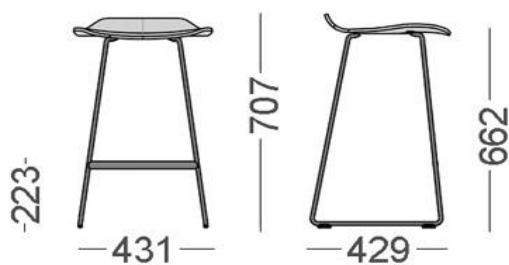


TECHNICAL DATA

Product : SET Stool without back. sled base. seat 65 cm.

Desian : Mario Ruiz

Technical features:

SHELL

WOOD : Oak plywood courved shell 10mm.thickness.

FRAME

Steel rod d. 12mm. Epoxy painted. Option in chrome.